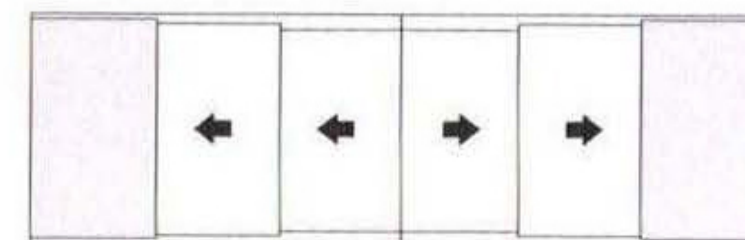

The standard version of LITRA Retractable Roofs is 1/3 fix and 2/3 retractable. In special condition our Retractable Roof can be 1/4 fix and 3/4 retractable. With a simple click you can open and close LITRA retractable roofs or retractable enclosures and enjoy the summer and sunny days or keep the retractable enclosures close and be protected from sudden rain, strong wind, pollution, snow, breeze.

Our Retractable roof are guaranteed for five years by LITRA and is developed with high-resistant aluminum structure able to resist at wind up to 120 mph. Retractable roofs by LITRA is an ideal solution when you want attract more customers again again and again because thanks to our motorized retractable system you can create one innovative room where your customers enjoy the summer and the winter. Those who choose to install retractable roof by LITRA generally increase their profits from 5% to 25%.

Choose now to install our products and increase your profits. With LITRA retractable enclosure the return of investment is guaranteed! Our team of engineers and architects makes continuous improvement and innovation in order to offer the best quality, healthy environment, safety, long lasting that allow us to meet the most sophisticate customers needs to achieve “zero defect, zero complaints” as the best solution.

Our Motto is Expanding you living space!

[Request a free estimate](#)