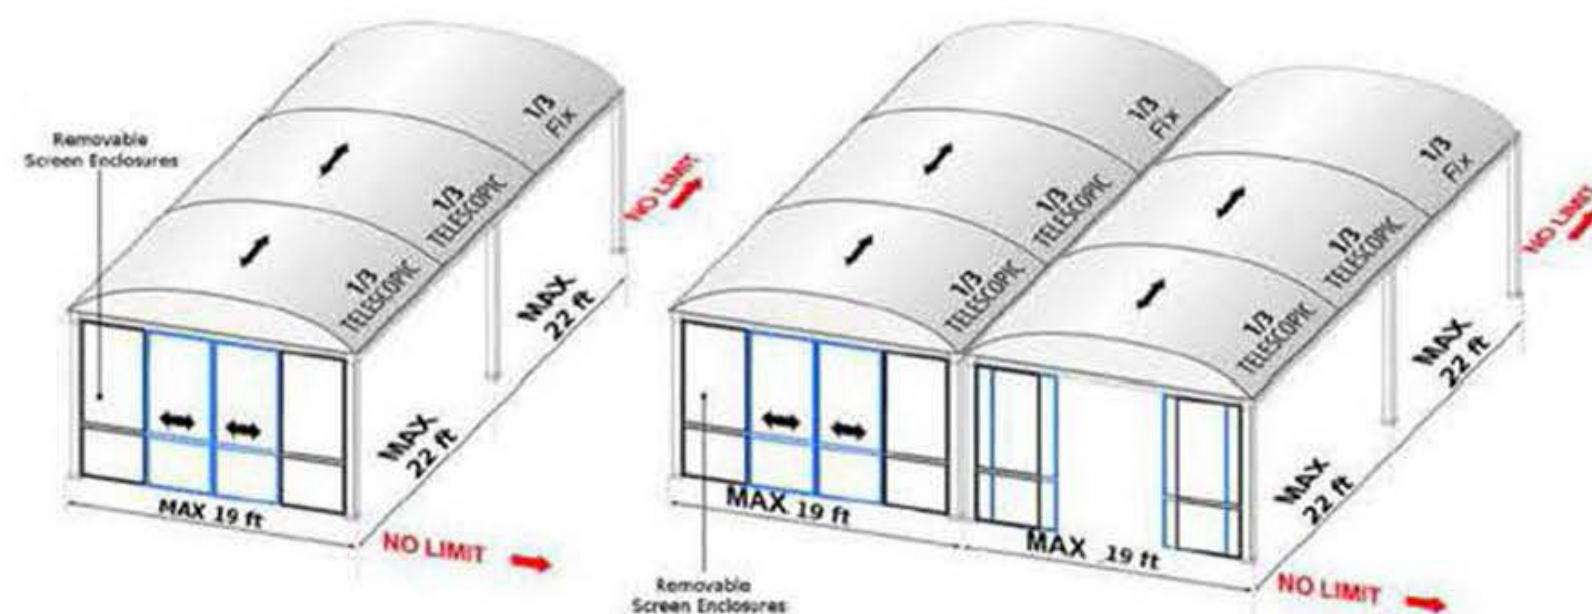

The standard version of LITRA Retractable Roofs is 1/3 fix and 2/3 retractable. In special condition our Retractable Roof can be 1/4 fix and 3/4 retractable. With a simple click you can open and close LITRA retractable roofs or retractable enclosures and enjoy the summer and sunny days or keep the retractable enclosures close and be protected from sudden rain, strong wind, pollution, snow, breeze.

Our Retractable roof are guaranteed for five years by LITRA and is developed with high-resistant aluminum structure able to resist at wind up to 120 mph. Retractable roofs by LITRA is an ideal solution when you want attract more customers again again and again because thanks to our motorized retractable system you can create one innovative room where your customers enjoy the summer and the winter. Those who choose to install retractable roof by LITRA generally increase their profits from 5% to 25%.

Choose now to install our products and increase your profits. With LITRA retractable enclosure the return of investment is guaranteed! Our team of engineers and architects makes continuous improvement and innovation in order to offer the best quality, healthy environment, safety, long lasting that allow us to meet the most sophisticate customers needs to achieve “zero defect, zero complaints” as the best solution.

Our Motto is Expanding you living space!

[Request a free estimate](#)