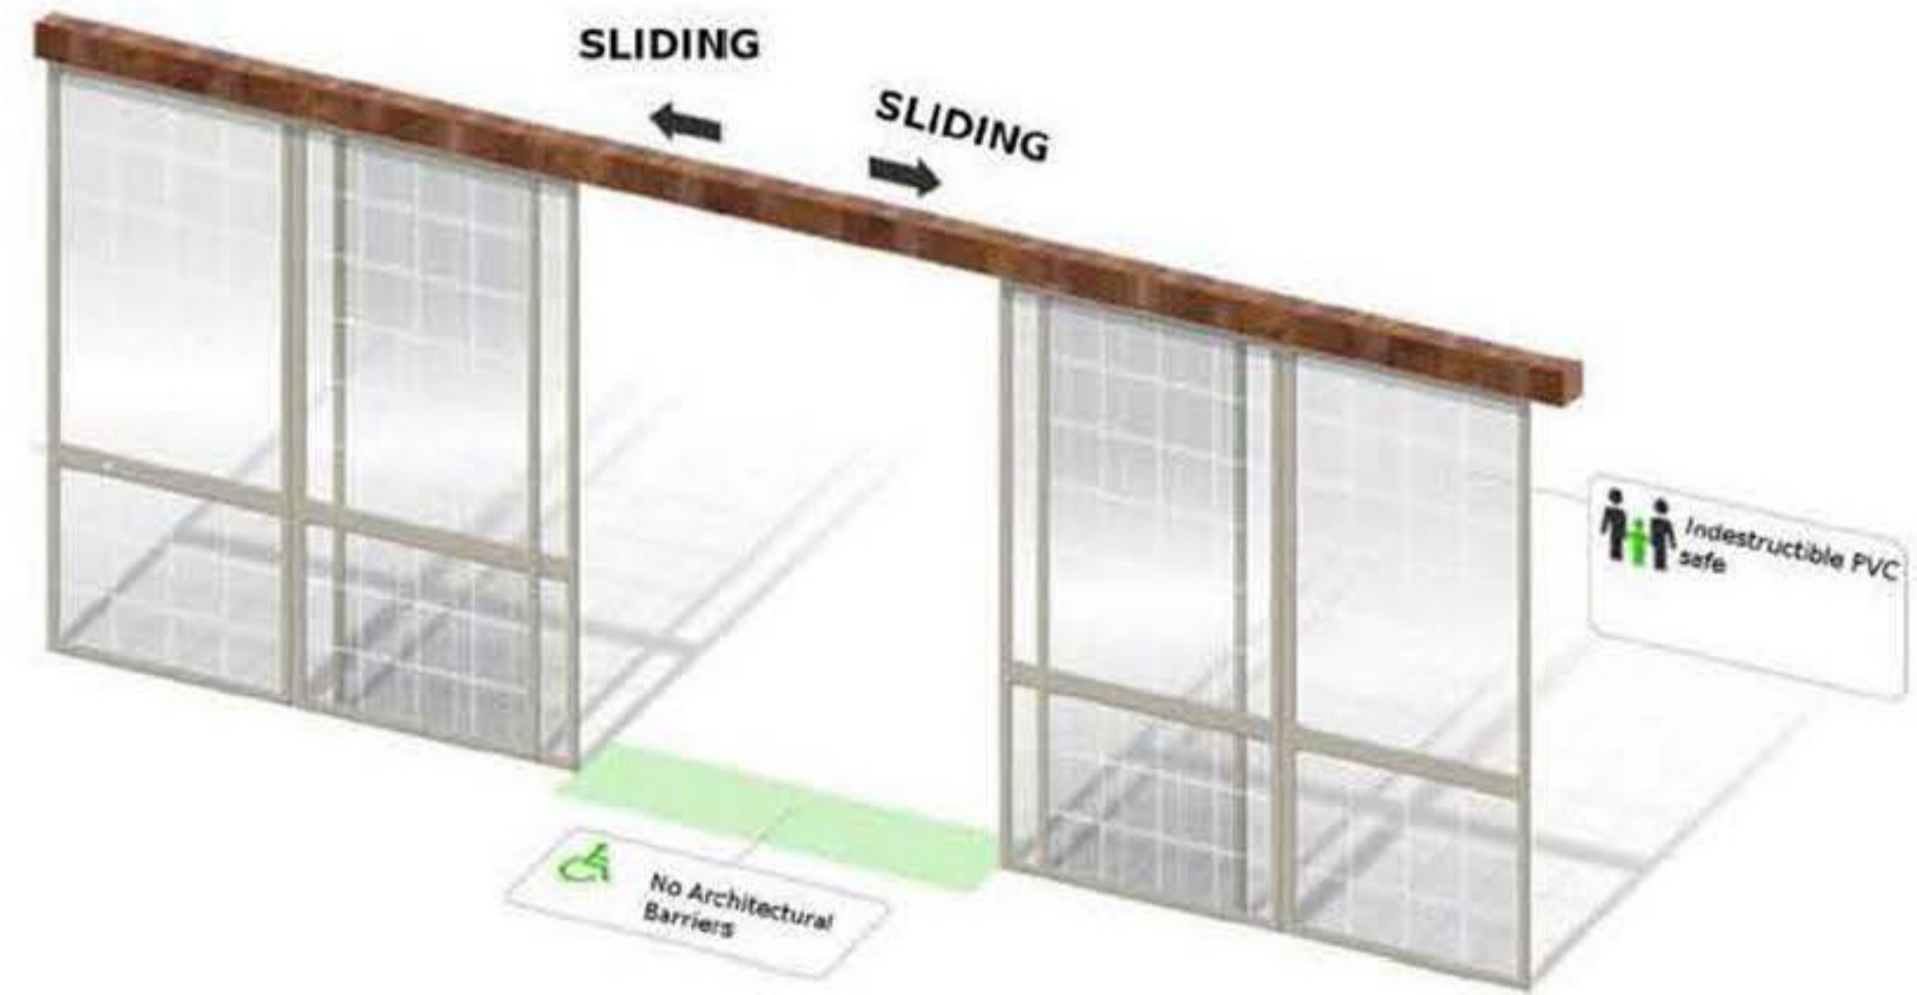

The standard version of LITRA Retractable Roofs is 1/3 fix and 2/3 retractable. In special condition our Retractable Roof can be 1/4 fix and 3/4 retractable. With a simple click you can open and close LITRA retractable roofs or retractable enclosures and enjoy the summer and sunny days or keep the retractable enclosures close and be protected from sudden rain, strong wind, pollution, snow, breeze.

Our Retractable roof are guaranteed for five years by LITRA and is developed with high-resistant aluminum structure able to resist at wind up to 120 mph. Retractable roofs by LITRA is an ideal solution when you want attract more customers again again and again because thanks to our motorized retractable system you can create one innovative room where your customers enjoy the summer and the winter. Those who choose to install retractable roof by LITRA generally increase their profits from 5% to 25%.

Our Motto is Expanding you living space!

[Request a free estimate](#)

If you want create a new room or restyle your business, you can combine our retractable roof with our revolutionary retractable screen enclosures. Thanks to combination to Retractable roofs and [screen enclosures](#), you can add at your business one touch of style and one new room where you can service your customers and your guest. Retractable roofs is ideal in all type of situations and business, for example, is really recommended in case of [Restaurants](#), [Hotels](#), Bars, Pubs, Nightclubs and other business.

Litra USA retractable roofs is possible with two solutions of roofs: Standard Retractable Roofs or Sunroom Roofs. They can be fixed (fixed enclosures) or sliding (sliding roofs systems). The structure is completely removable and it's regarded by municipalities as a non permanent structure.