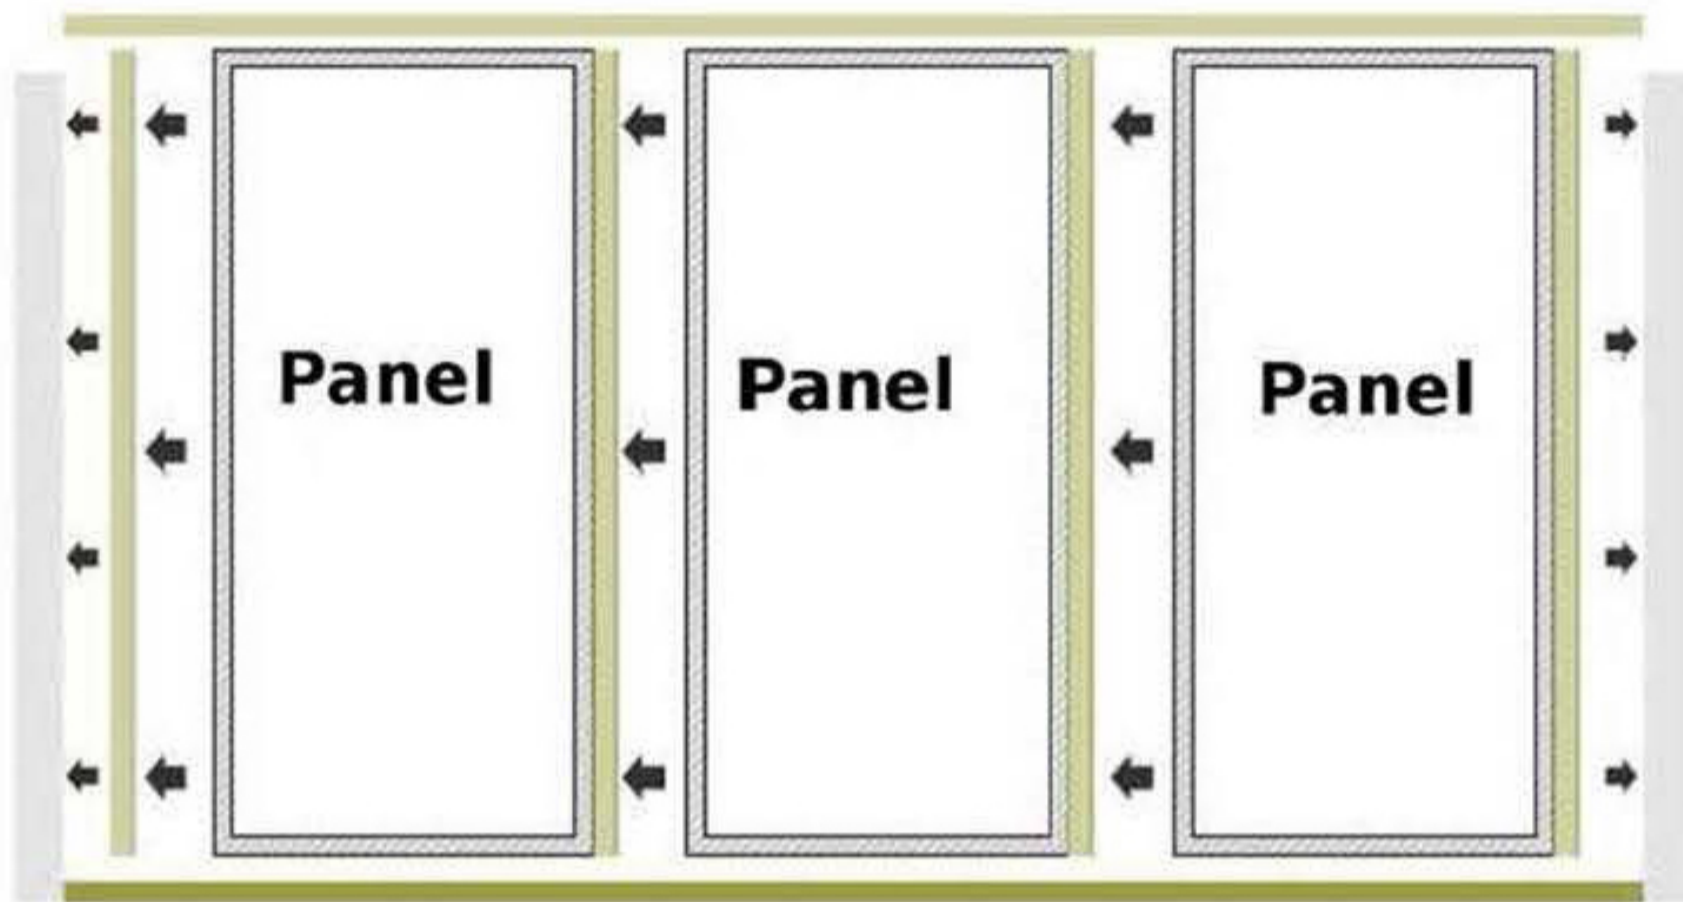

If you want create a new room or restyle your business, you can combine our retractable roof with our revolutionary retractable screen enclosures. Thanks to combination to Retractable roofs and [screen enclosures](#), you can add at your business one touch of style and one new room where you can service your customers and your guest. Retractable roofs is ideal in all type of situations and business, for example, is really recommended in case of [Restaurants](#), [Hotels](#), Bars, Pubs, Nightclubs and other business.

Litra USA retractable roofs is possible with two solutions of roofs: Standard Retractable Roofs or Sunroom Roofs. They can be fixed (fixed enclosures) or sliding (sliding roofs systems). The structure is completely removable and it's regarded by municipalities as a non permanent structure.

Realize today your dreams. Take your retractable roof by LITRA and increase your profits now!.